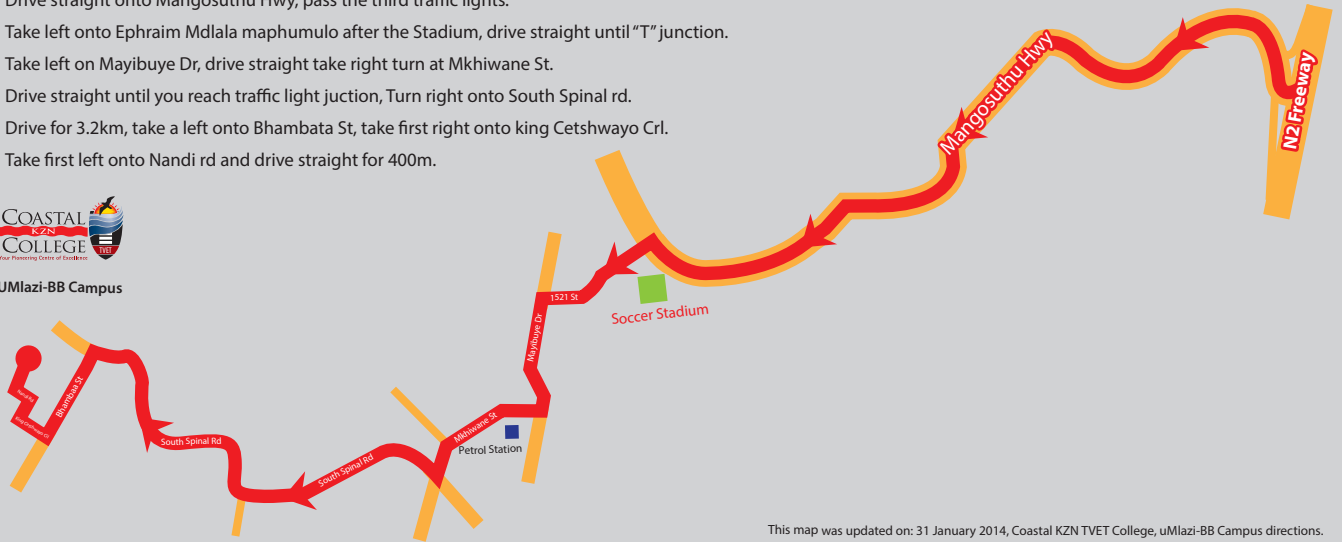

From N2 Freeway to Coastal KZN TVET College, Umlazi-BB Campus

- From N2 take turnoff at 152 Umlazi, turn right to South Coast road at the first traffic lights, drive pass Caltex Petrol Station (Mega City Mall), at the second traffic lights.
- Drive straight onto Mangosuthu Hwy, pass the third traffic lights.
- Take left onto Ephraim Mdlala maphumulo after the Stadium, drive straight until "T" junction.
- Take left on Mayibuye Dr, drive straight take right turn at Mkhivane St.
- Drive straight until you reach traffic light junction, Turn right onto South Spinal rd.
- Drive for 3.2km, take a left onto Bhambata St, take first right onto king Cetshwayo Crl.
- Take first left onto Nandi rd and drive straight for 400m.

Umlazi-BB Campus

This map was updated on: 31 January 2014, Coastal KZN TVET College, uMlazi-BB Campus directions.